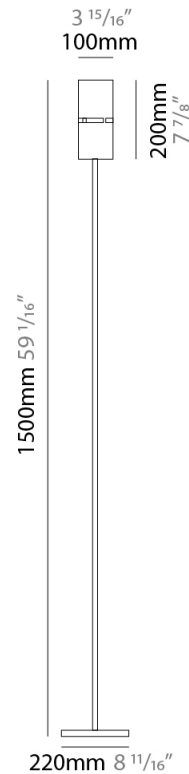

LUZ OCULTA METAL PORTABLE

D54024-

base number   Finish
Options

1. To build a product code in our configurator select the specify button on the base model # product page
2. To build a manual product code on this datasheet choose from the options listed below in blue font and add the suffix to the base model #

GENERAL

Series: Luz Oculta
Subseries: Luz Oculta Metal
Brand: Fambuena
Division: Design
Mounting Type: Portable
Mounting Location: Floor
Subcategory: Floor

PHYSICAL

Shape: Cylinder
Diameter (mm): 100
Diameter (in): 3 ¹⁵/₁₆
Height (mm): 1500
Height (in): 59 ¹/₁₆
Light Distribution: Direct / Indirect
Fixture Finish: [BRA](#) / [BRZ](#) / [ABR](#)
Fixture Material: Metal
Upon Request: Bolt Down

ELECTRICAL

Number of Lamps: 1
Lamp Type: LED Retrofit
Lamp Shape: T4
Bulb Included: Bulb Not Included
Max. Wattage Per Lamp (W): 5
Lamp Base: G9
Input Voltage (V): 120

LED

OPTICAL

RATINGS AND CERTIFICATIONS

Certified By: Certified for North American Standards
IP rating: IP20

PROJECT	_____
TYPE	_____
SPECIFIER	_____
QUANTITY	_____
DATE	_____