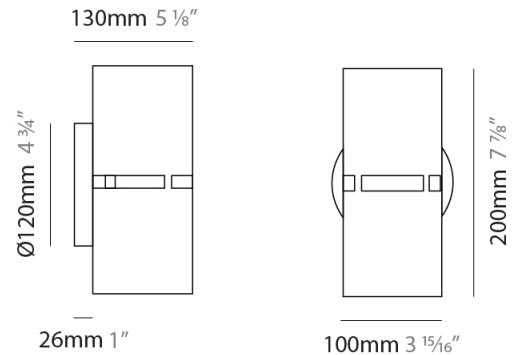

PROJECT	
TYPE	
SPECIFIER	
QUANTITY	
DATE	

LUZ OCULTA METAL SURFACE

D53028-

base number   Finish
Options

1. To build a product code in our configurator select the specify button on the base model # product page
2. To build a manual product code on this datasheet choose from the options listed below in blue font and add the suffix to the base model #

GENERAL

Series: Luz Oculta
Subseries: Luz Oculta Metal
Brand: Fambuena
Division: Design
Mounting Type: Surface
Mounting Location: Wall
Subcategory: Ambient

PHYSICAL

Shape: Cylinder
Diameter (mm): 100
Diameter (in): 3 ¹⁵/₁₆
Height (mm): 200
Height (in): 7 ⁷/₈
Extension (mm): 120
Extension (in): 4 ³/₄
Light Distribution: Direct / Indirect
Fixture Finish: [BRA](#) / [BRZ](#) / [ABR](#)
Fixture Material: Metal

ELECTRICAL

Number of Lamps: 1
Lamp Type: LED Retrofit
Lamp Shape: T4
Bulb Included: Bulb Not Included
Max. Wattage Per Lamp (W): 5
Lamp Base: G9
Input Voltage (V): 120

LED

OPTICAL

RATINGS AND CERTIFICATIONS

Certified By: Certified for North American Standards
IP rating: IP20